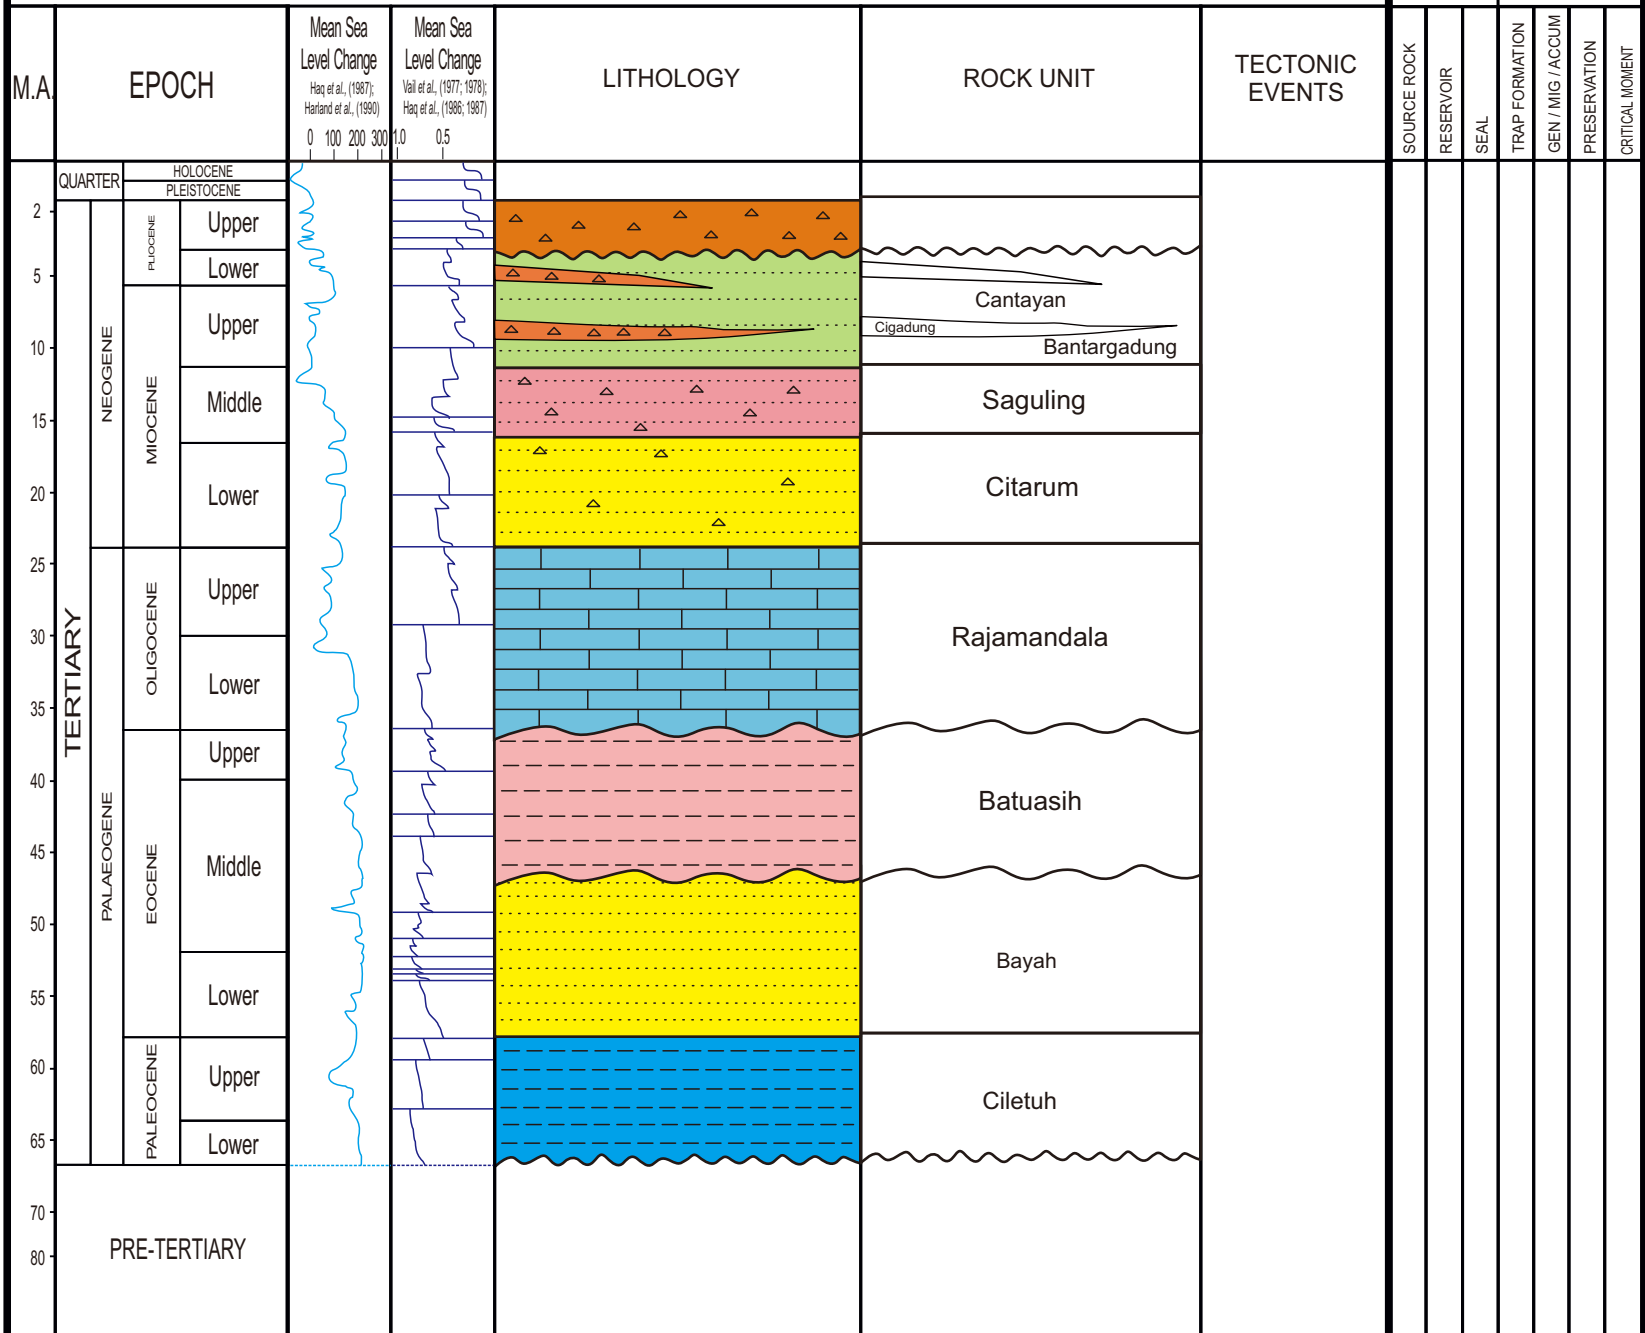

BOGOR, DISCOVERY BASIN

REGIONAL STRATIGRAPHIC CHART

PETROLEUM SYSTEM EVENT

LEGEND : ▽ Source Rock ⚙ Reservoir ▲ Seal

ELEMENT **PROCESS**

REFERENCE(S) :

Rekomendasi Wilayah Keprospekan Migas Kuningan, 2022 (Modified from Martodjojo, 1984)