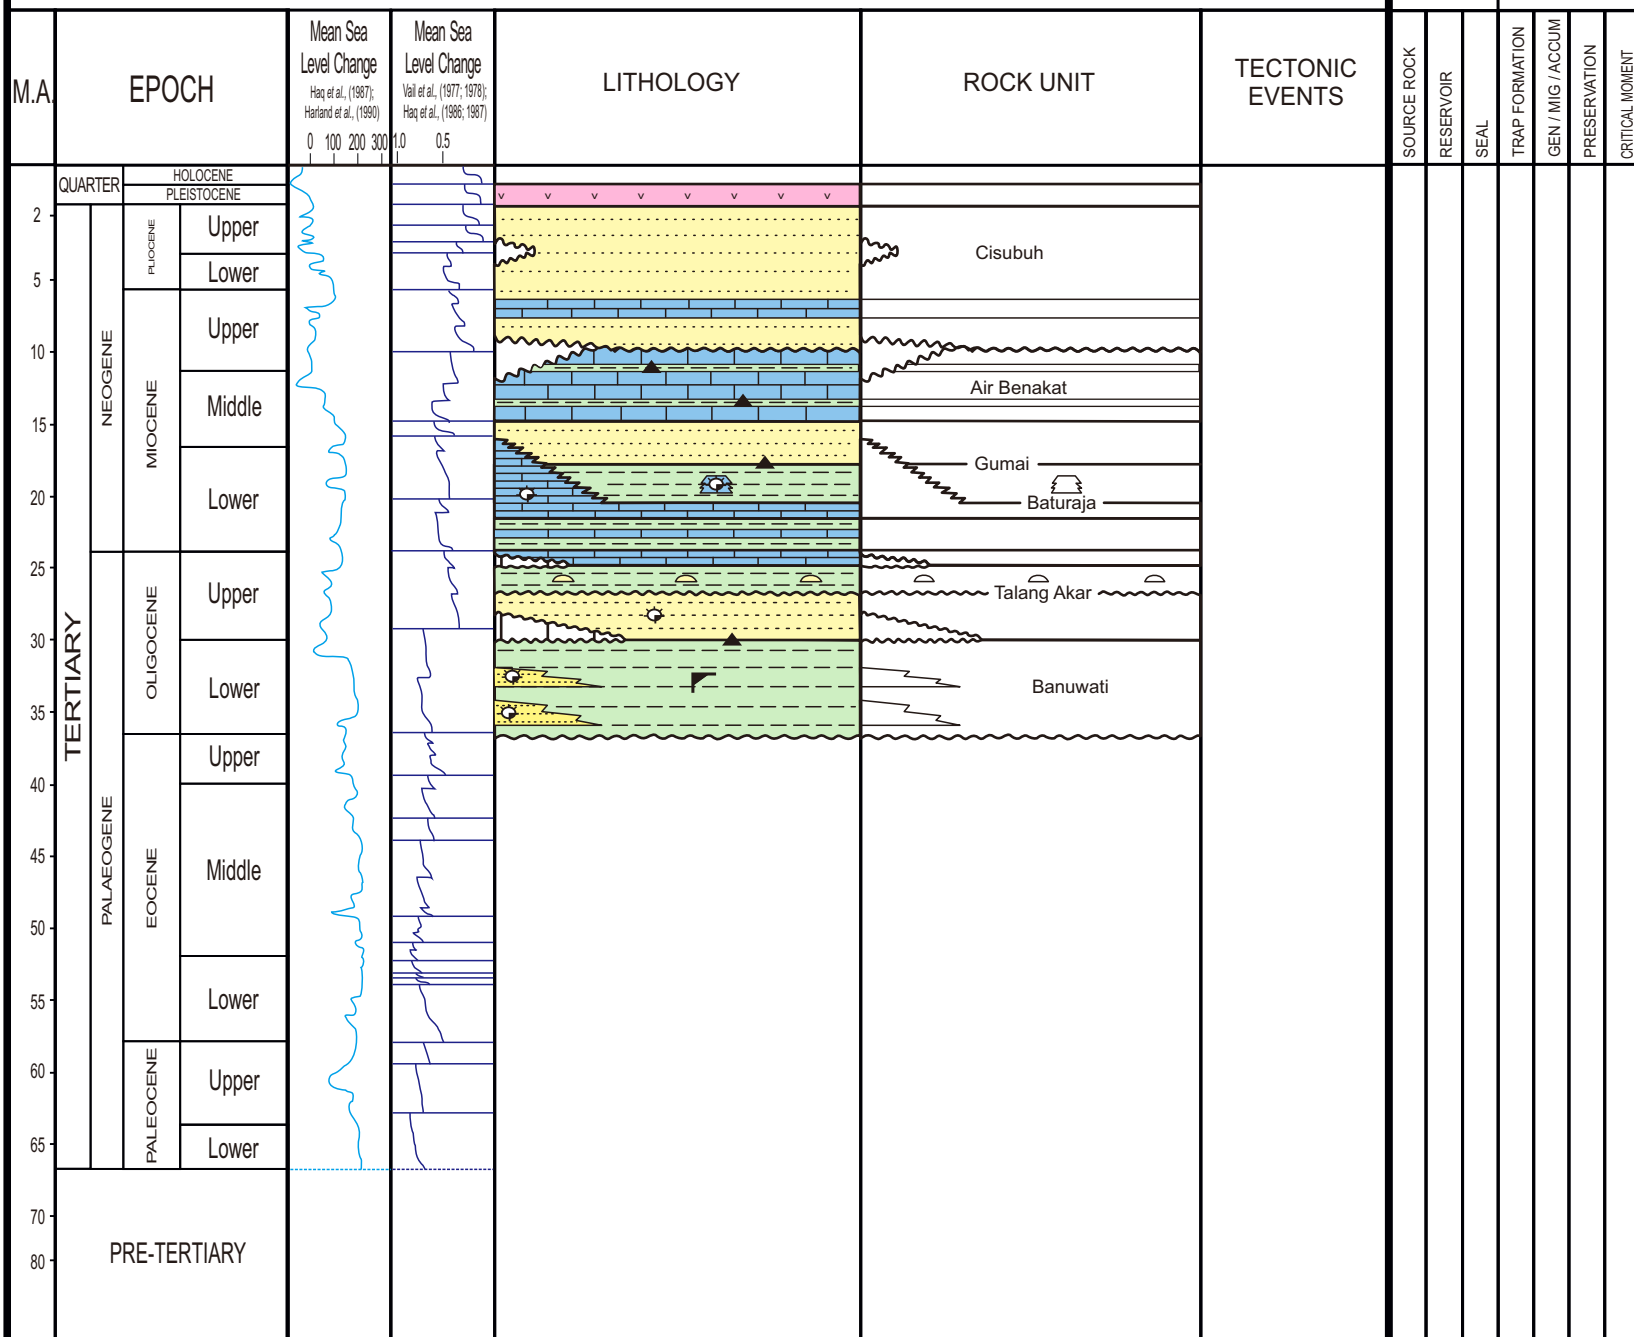

SUNDA ASRI, PRODUCING BASIN

REGIONAL STRATIGRAPHIC CHART

LEGEND : ▽ Source Rock ⚙ Reservoir ▲ Seal

PETROLEUM SYSTEM
EVENT

REFERENCE(S) :

IBS, 2006