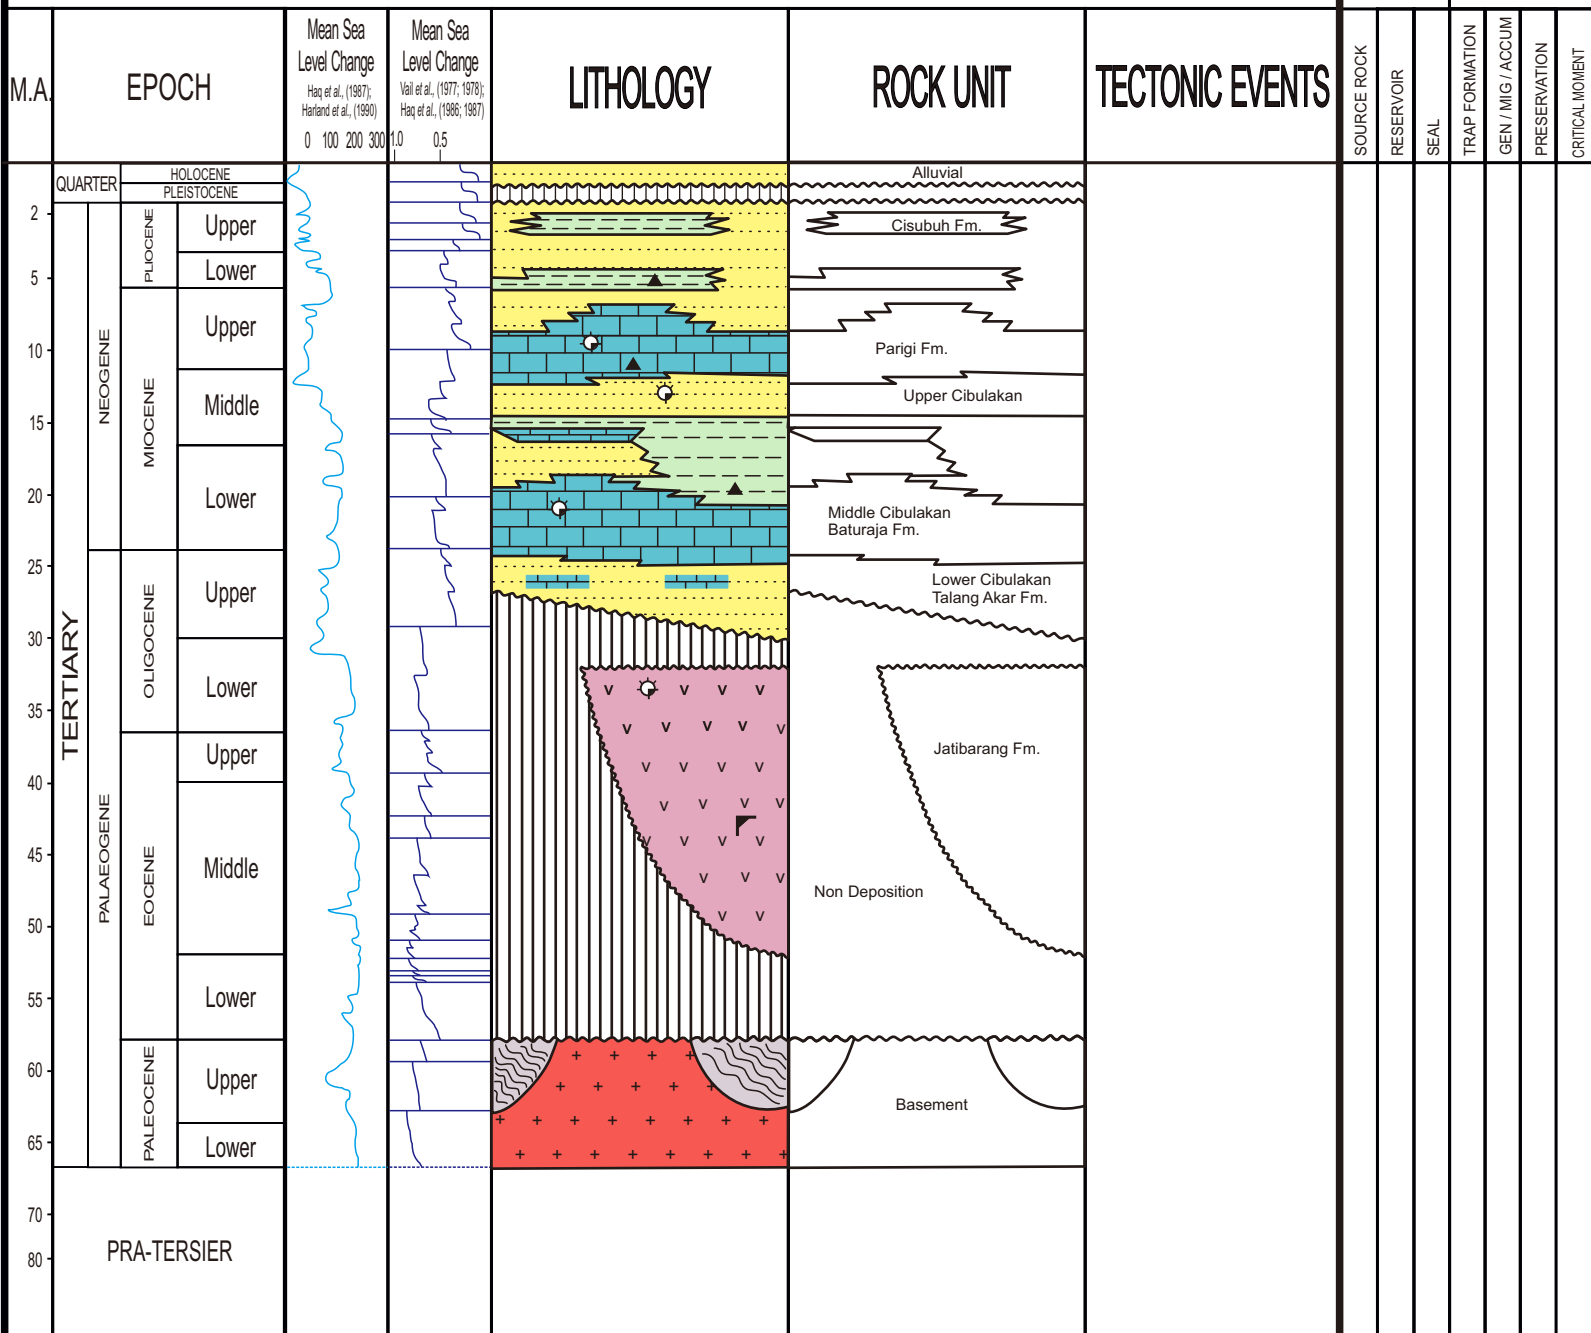

WEST JAVA, PRODUCING BASIN

REGIONAL STRATIGRAPHIC CHART

PETROLEUM SYSTEM EVENT

LEGEND : ▽ Source Rock

☉ Reservoir

▲ Seal

ELEMENT

PROCESS

REFERENCE(S) :

IBS, 2006