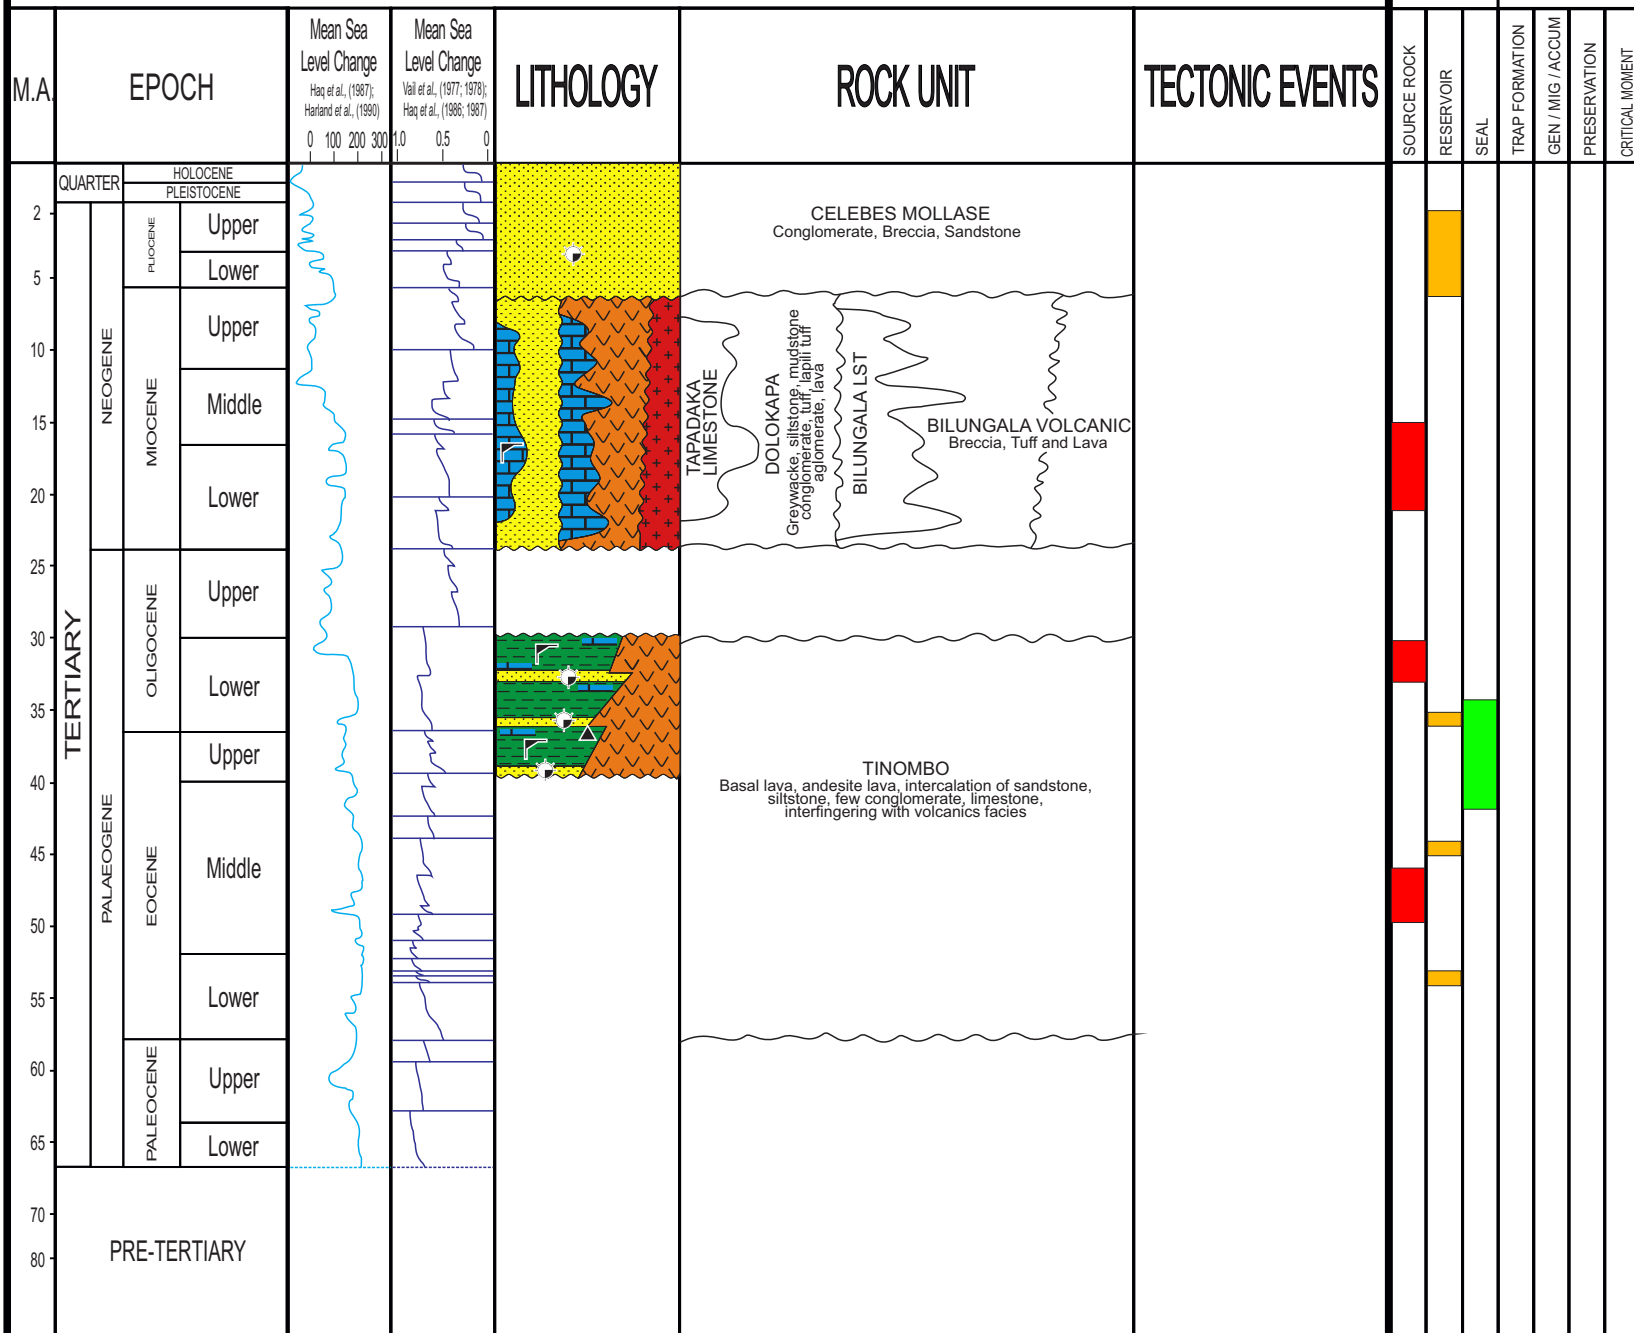

MINAHASA, UNEXPLORED BASIN

REGIONAL STRATIGRAPHIC CHART

LEGEND : ▽ Source Rock ⚙ Reservoir ▲ Seal

PETROLEUM SYSTEM EVENT

REFERENCE(S) :

IBS, 2006