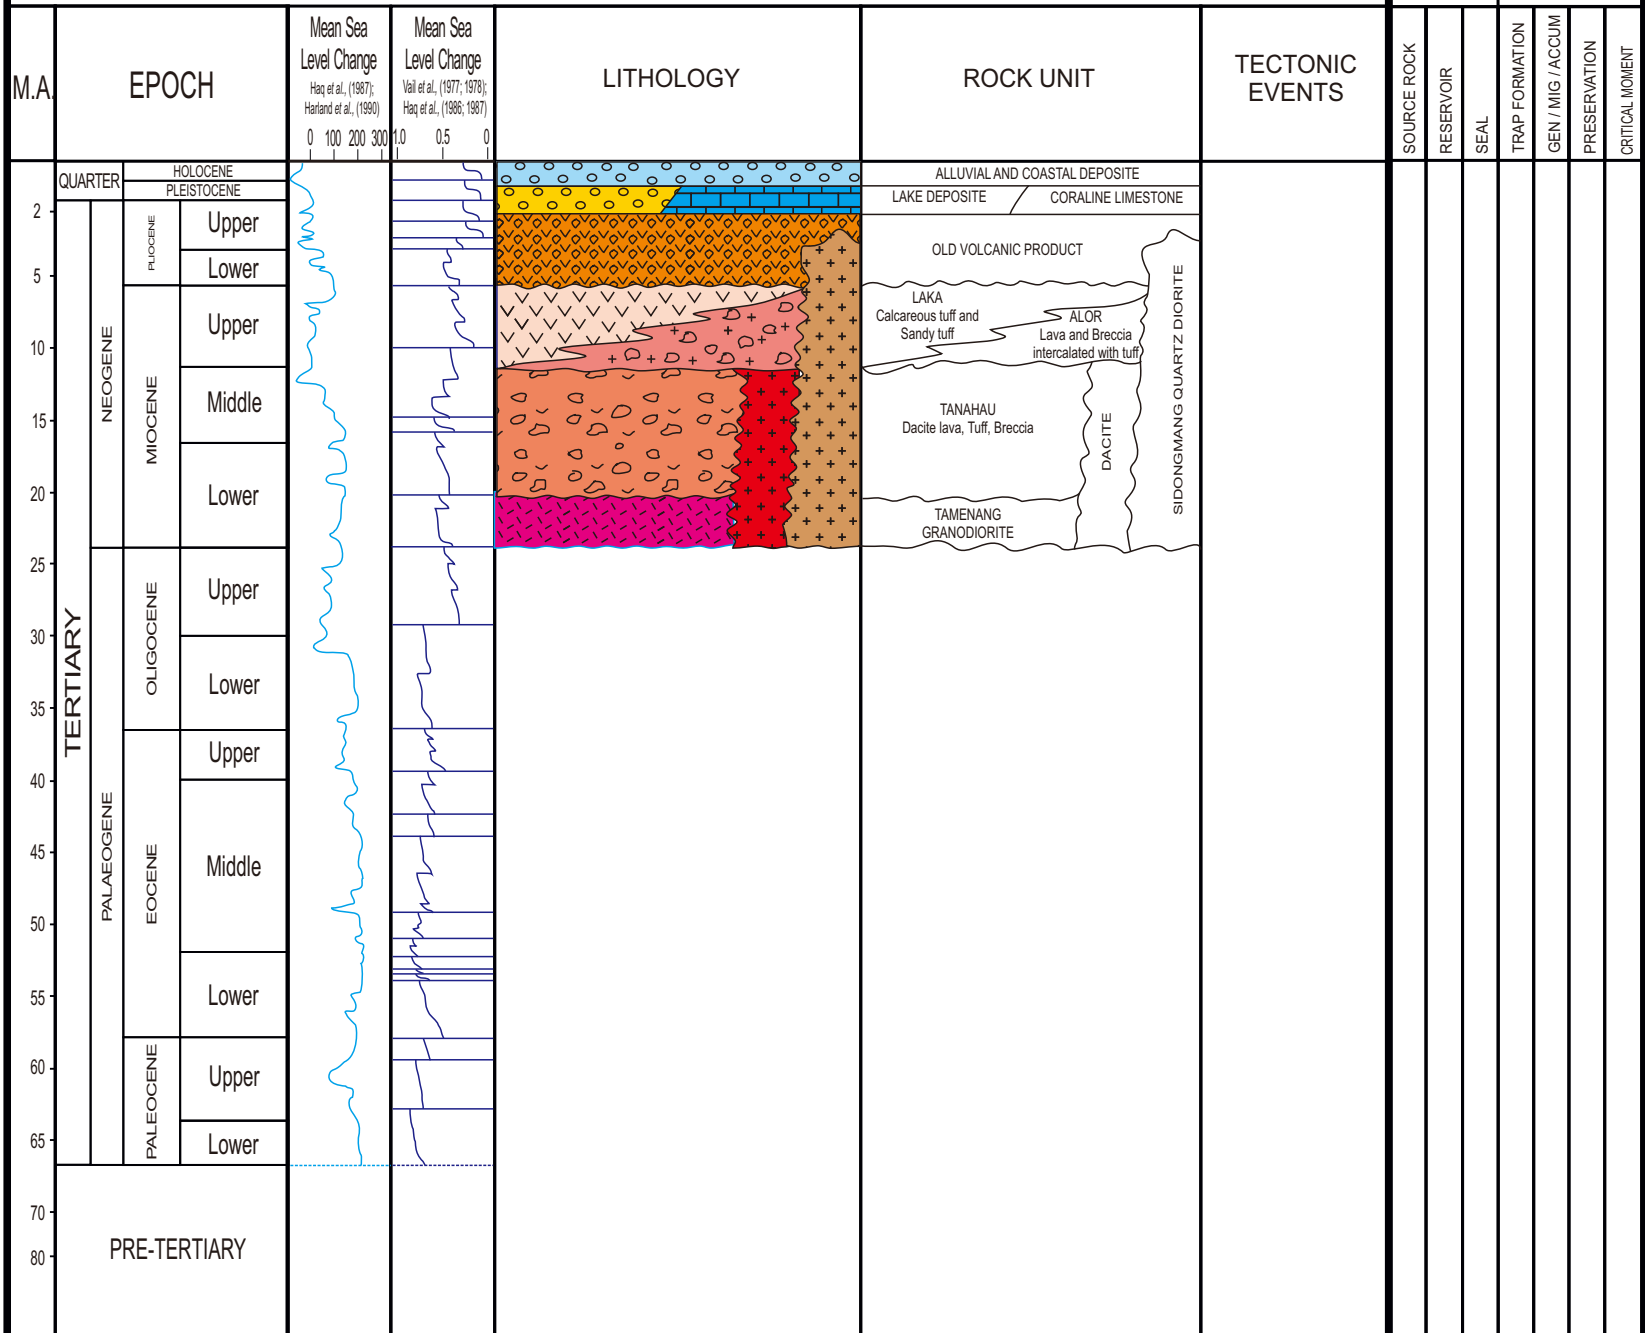

# FLORES, BASIN WITH GEOLOGY AND GEOPHYSICS DATA

## REGIONAL STRATIGRAPHIC CHART

### PETROLEUM SYSTEM EVENT

**LEGEND :** ▽ Source Rock    ⚙ Reservoir    ▲ Seal

**ELEMENT**      **PROCESS**

**REFERENCE(S) :**  
**IBS, 2006.**