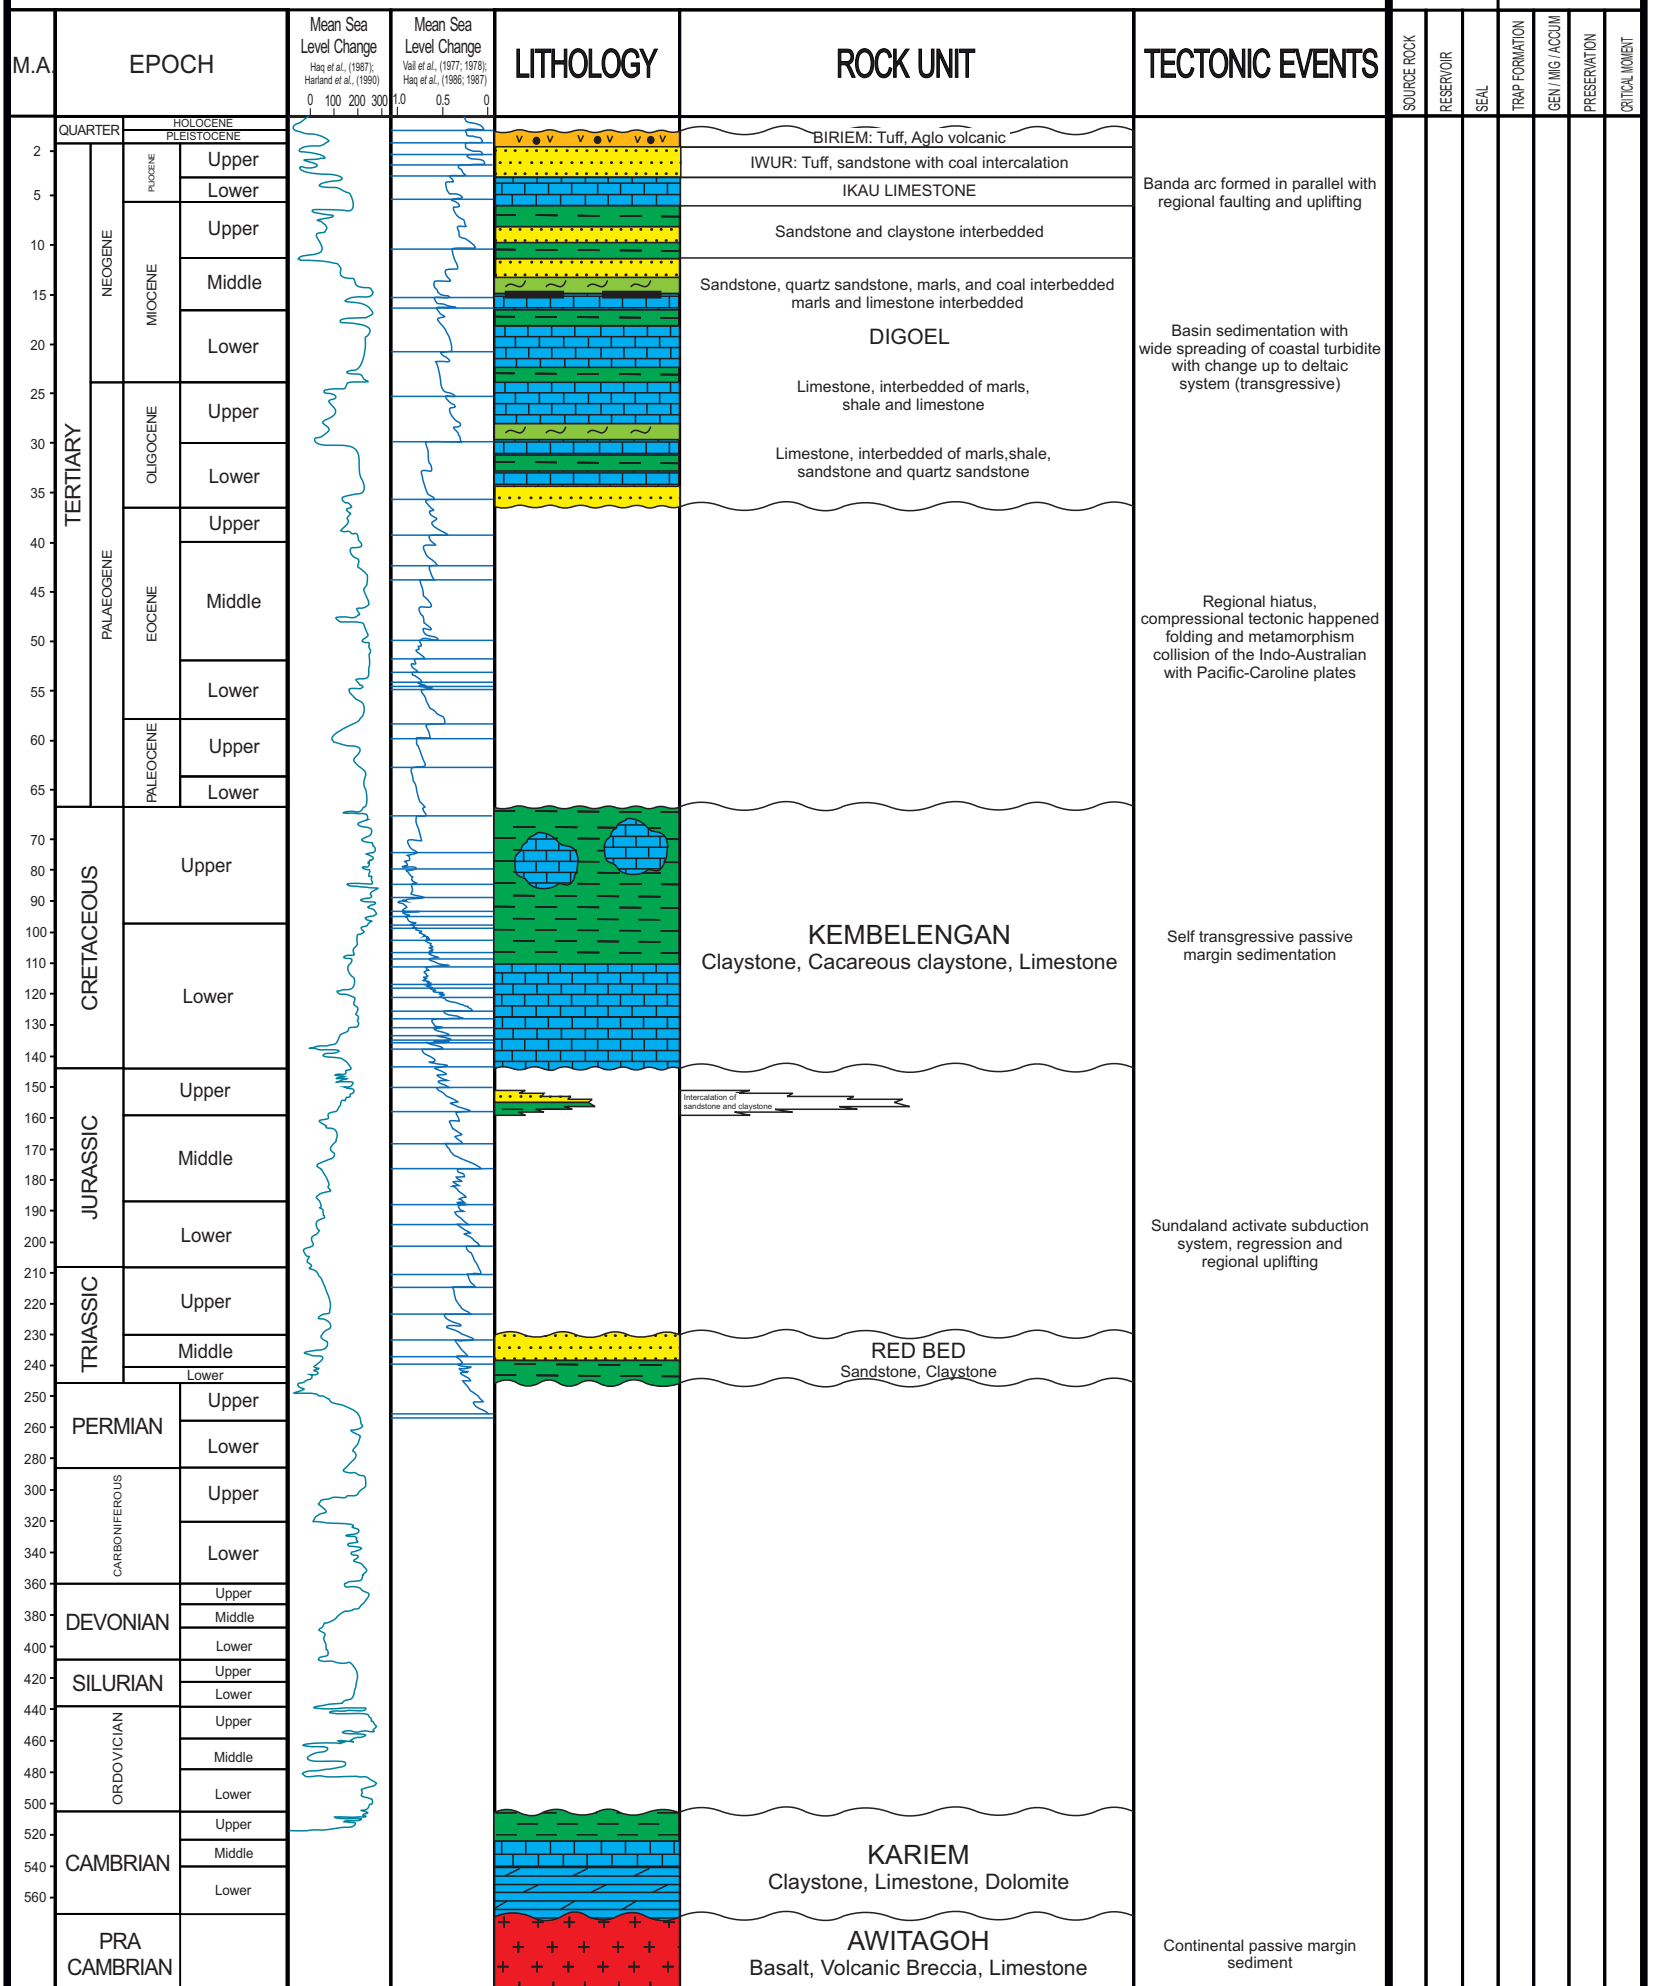

SAHUL, DISCOVERY BASIN

REGIONAL STRATIGRAPHIC CHART

PETROLEUM SYSTEM EVENT

LEGEND : ▣ Source Rock ⚙ Reservoir ▲ Seal

ELEMENT **PROCESS**

REFERENCE(S) :

IBS, 2006